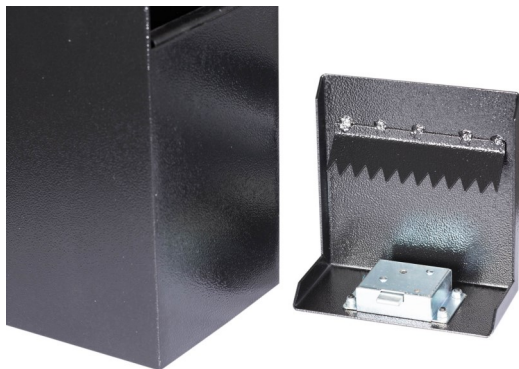

Protector Drop Slot Deposit Box

The Protector Drop Slot Deposit Box perfect for everyday cash handling.

Features:

- Detachable lid for access to contents
- Solid double bitted key access

Burglary Resistant Classification

Code	Model	Outside Dimensions (mm) h x w x d	Inside Dimensions (mm) h x w x d	Volume (Ltr)	Weight (kg)	Mounting
101003001	Drop Slot Deposit Box	290 x 150 x 150	285 x 145 x 145	6	6	Wall & Floor

Bolt Down Fixing
Wall & Floor

Lock Type
Double Bitted Key

Lock Certification
N/A

Colour
Black

Protector Drop Slot Deposit Box

The Range

Features

Keys supplied	2
Key retaining	Yes
Fixing bolts included	Yes
Colour	Black
Special Features	Deposit opening 105 x 5m
Warranty Period	1 year